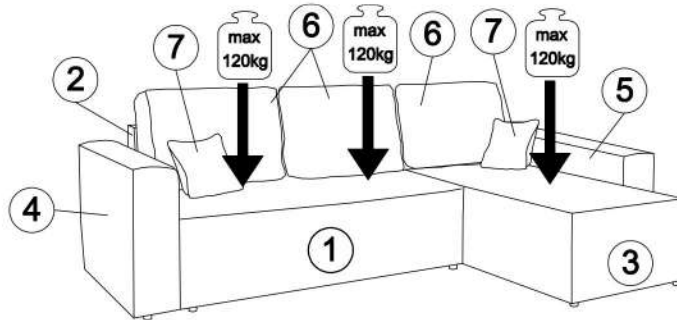

# SMART BOUCLE

#		#	
①		⑦	
②			
③			
④			
⑤			
⑥			

 1/3 - 142x75x70 (cm)  
 2/3 - 134x70x60 (cm)  
 3/3 - 83x54x34 (cm)

1

2

3

4

5

6

VERSION - R

VERSION - L

7